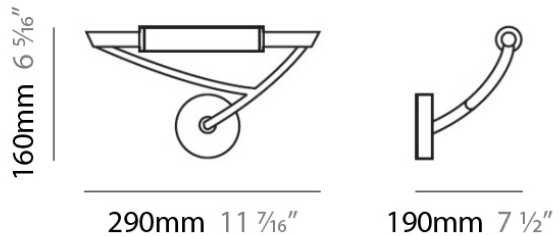

WINGS SURFACE

D83035

GENERAL

Series: Wings _____
Brand: Panzeri _____
Division: Design _____
Mounting Type: Surface _____
Mounting Location: Wall _____
Subcategory: Ambient _____

PHYSICAL

Shape: Abstract _____
Length (mm): 290 _____
Length (in): 11 ½ _____
Height (mm): 160 _____
Height (in): 6 ¼ _____
Extension (mm): 190 _____
Extension (in): 7 ½ _____
Light Distribution: Omnidirectional _____
Weight (kg): 1.23 _____
Weight (lbs): 2.7 _____
Diffuser: Matte White Printed Pyrex _____
Fixture Finish: Chrome _____
Fixture Material: Metal _____

ELECTRICAL

Number of Lamps: 1 _____
Lamp Type: LED Retrofit _____
Lamp Shape: T3 _____
Bulb Included: Bulb Not Included _____
Total Output Wattage (W): 20 _____
Max. Wattage Per Lamp (W): 20 _____
Lamp Base: RSC _____
Input Voltage (V): 120 _____

LED

OPTICAL

RATINGS AND CERTIFICATIONS

Certified By: CSA Certified to UL and CSA Standards _____
IP rating: IP20 _____